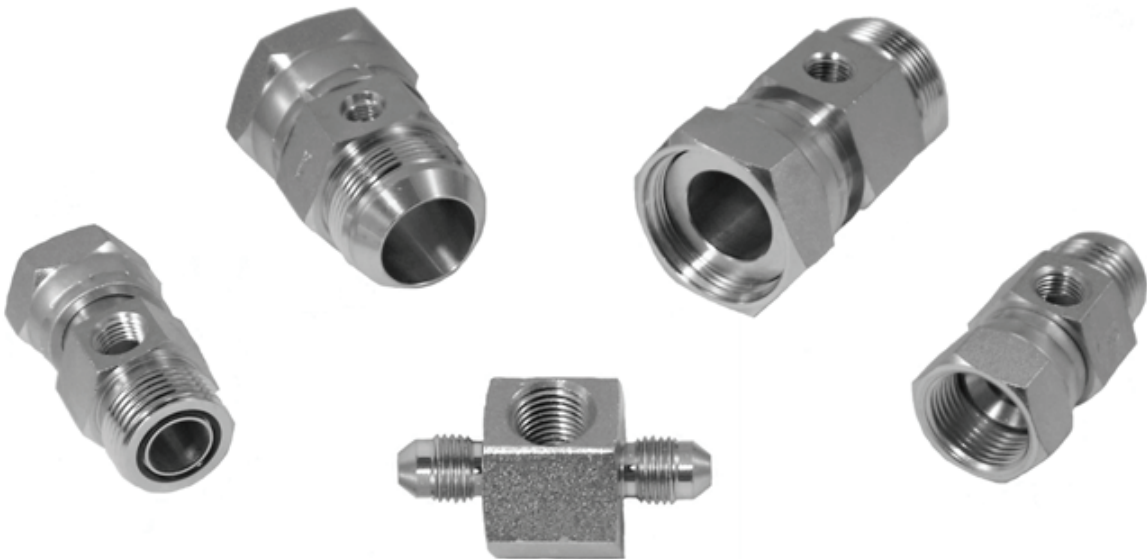

FITTINGS UNLIMITED, INC.

Adapter & Fitting Specialist

www.myfui.com

GAUGE PORT ADAPTERS

Gauge and diagnostic In-Line tees are now available in Boss O-Ring, 37° JIC and O-Ring Face Seal configurations with ORB and NPT ports. We also offer the plugs, male connectors and conversion adapters to connect the gauges and diagnostic fittings for ORB and NPT. Don't forget to ask about our orifice fittings.